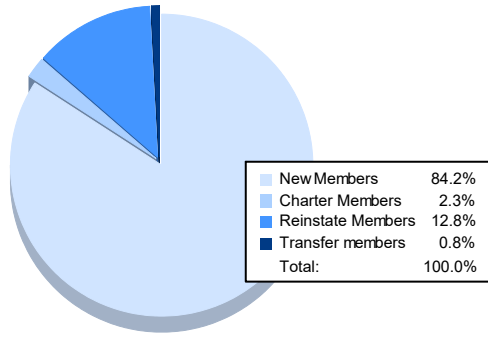

Year	New Clubs	Dropped Clubs	Gain/ Loss Clubs	New Members	Charter Members	Reinstate Members	Transfer Members	Total Member Added	Total Members Dropped	Gain/ Loss Members
2017-2018	0	0	0	84	4	0	0	88	138	-50
2018-2019	2	0	2	94	43	21	4	162	153	9
2019-2020	3	1	2	76	35	2	3	116	168	-52
2020-2021	1	2	-1	54	9	4	1	68	124	-56
2021-2022	0	2	-2	112	3	17	1	133	137	-4
<b>Average</b>	<b>1</b>	<b>1</b>	<b>0</b>	<b>84</b>	<b>19</b>	<b>9</b>	<b>2</b>	<b>113</b>	<b>144</b>	<b>-31</b>

### Membership Composition June 2022 Cumulative