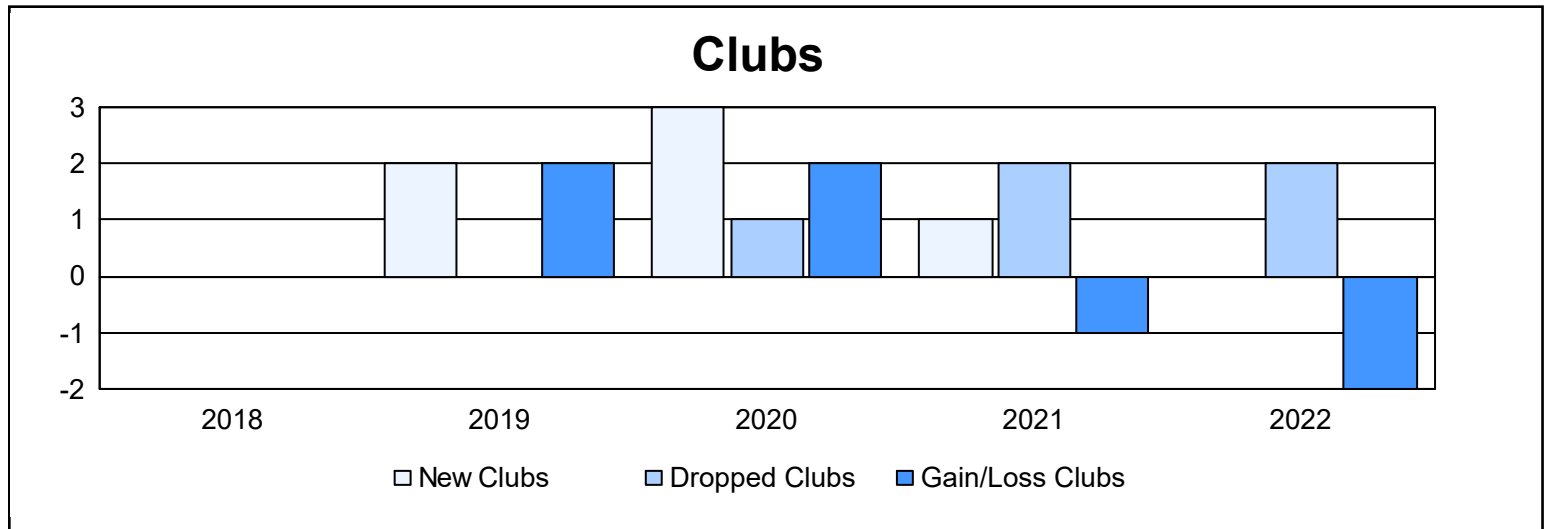

Year	New Clubs	Dropped Clubs	Gain/ Loss Clubs	New Members	Charter Members	Reinstate Members	Transfer Members	Total Member Added	Total Members Dropped	Gain/ Loss Members
2017-2018	0	0	0	84	4	0	0	88	138	-50
2018-2019	2	0	2	94	43	21	4	162	153	9
2019-2020	3	1	2	76	35	2	3	116	168	-52
2020-2021	1	2	-1	54	9	4	1	68	124	-56
2021-2022	0	2	-2	112	3	17	1	133	137	-4
<b>Average</b>	<b>1</b>	<b>1</b>	<b>0</b>	<b>84</b>	<b>19</b>	<b>9</b>	<b>2</b>	<b>113</b>	<b>144</b>	<b>-31</b>

### Membership Composition June 2022 Cumulative