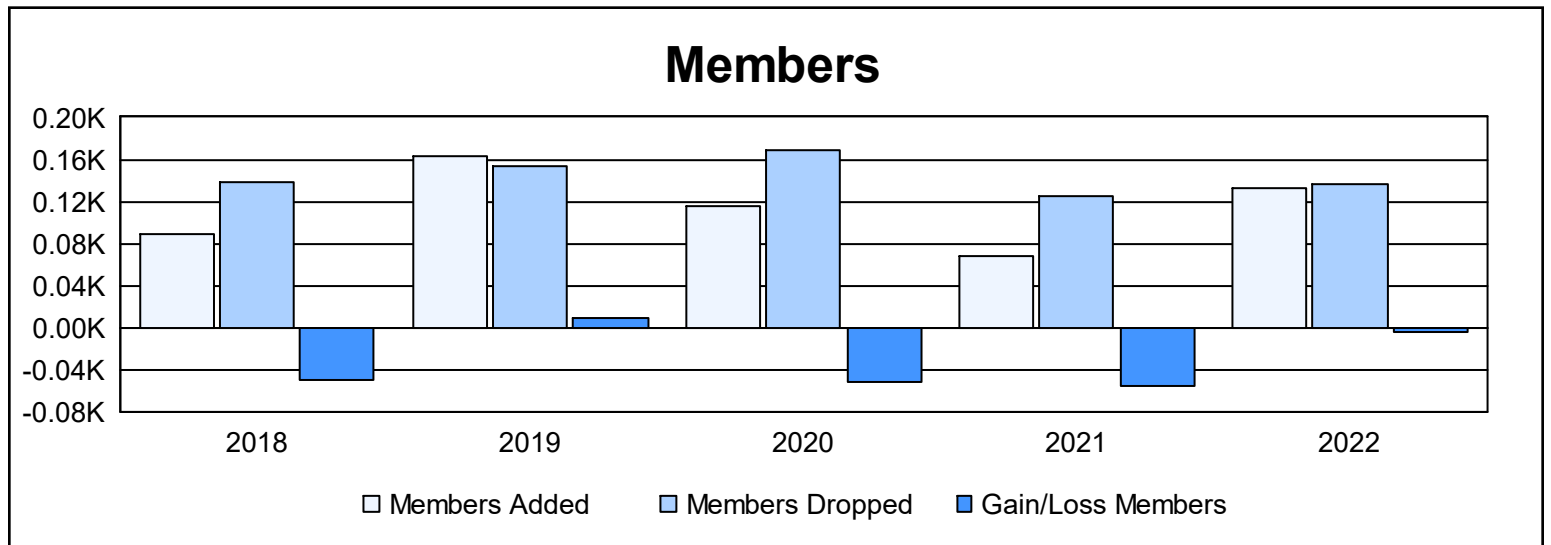

Year	New Clubs	Dropped Clubs	Gain/ Loss Clubs	New Members	Charter Members	Reinstate Members	Transfer Members	Total Member Added	Total Members Dropped	Gain/ Loss Members
2017-2018	0	0	0	84	4	0	0	88	138	-50
2018-2019	2	0	2	94	43	21	4	162	153	9
2019-2020	3	1	2	76	35	2	3	116	168	-52
2020-2021	1	2	-1	54	9	4	1	68	124	-56
2021-2022	0	2	-2	112	3	17	1	133	137	-4
<b>Average</b>	<b>1</b>	<b>1</b>	<b>0</b>	<b>84</b>	<b>19</b>	<b>9</b>	<b>2</b>	<b>113</b>	<b>144</b>	<b>-31</b>

### Membership Composition June 2022 Cumulative